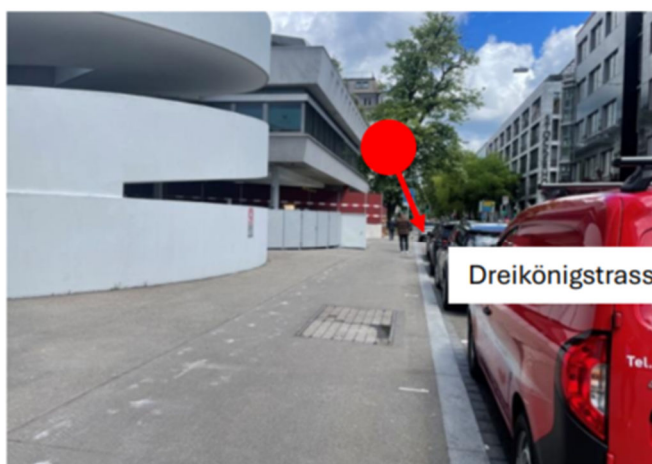

24 September 2026

Temporary Head Office Homebase – Swiss Life, Hochhaus zur Palme (HzP)

Pick-up

Available from: 08.40 a.m.
Departure: 08.45 a.m.
Get-in Belvoir-Rüschlikon: 09.00 a.m.

Return

Available from: 10.00 p.m.
Departure: 10.30 p.m.
Please advice driver for drop-off at HzP or Train Station “Enge”

Contact HzP: +41 43 284 30 65 (Simone Baumann)

Shuttle Helpline: +41 55 451 06 50

HzP Bleicherweg

GMM Shuttle Pick-up: Dreikönigstrasse 36, 8002 Zürich

Dreikönigstrasse 36, 8002 Zürich – HzP