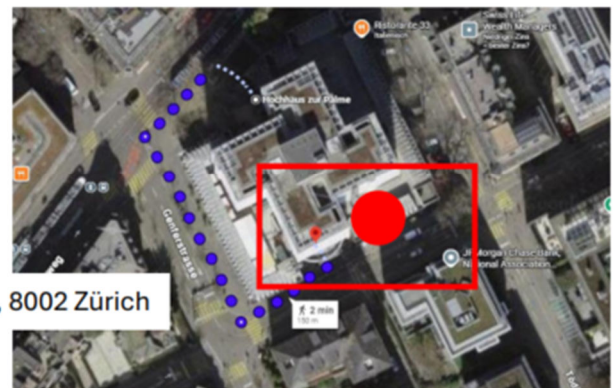

24 September 2026

Temporary Head Office Homebase – Swiss Life, Hochhaus zur Palme (HzP)

Pick-up

Available from: 08.40 a.m.
Departure: 08.45 a.m.
Get-in Belvoir-Rüschlikon: 09.00 a.m.

Return

Available from: 10.00 p.m.
Departure: 10.30 p.m.
Please advice driver for drop-off at HzP or Train Station “Enge”

Contact HzP: +41 43 284 30 65 (Simone Baumann)

Shuttle Helpline: +41 55 451 06 50

HzP Bleicherweg

GMM Shuttle Pick-up: Dreikönigstrasse 36, 8002 Zürich

Dreikönigstrasse 36, 8002 Zürich – HzP